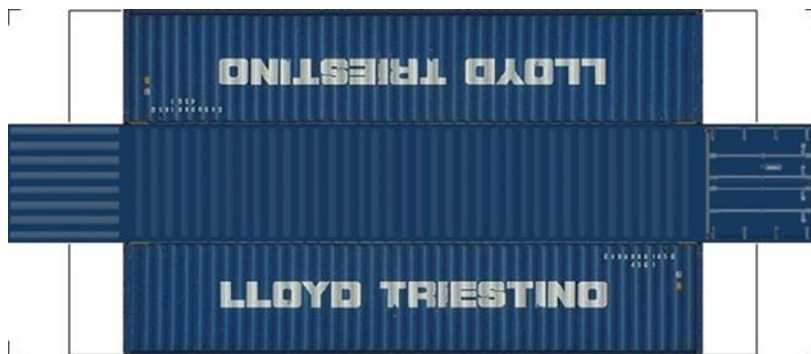

BUILD YOUR OWN (N SCALE) 40ft SHIPPING CONTAINERS

[Click to watch instructional video](#)

BUILD YOUR OWN (40ft SHIPPING CONTAINERS) N SCALE

Drawn By
www.krafttrains.com