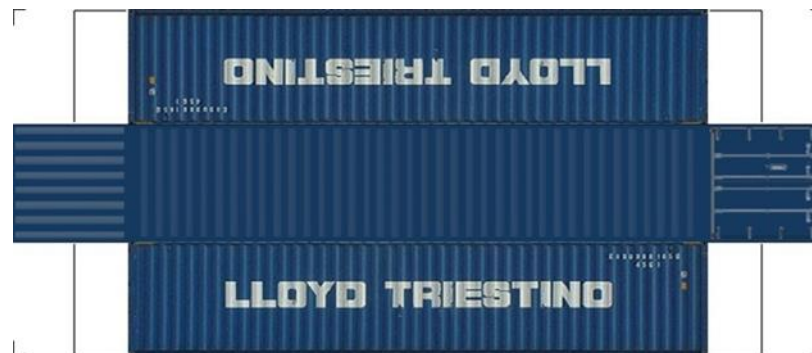

BUILD YOUR OWN (N SCALE) 40ft SHIPPING CONTAINERS

[Click to watch instructional video](#)

BUILD YOUR OWN (40ft SHIPPING CONTAINERS) N SCALE

Drawn By
www.krafttrains.com