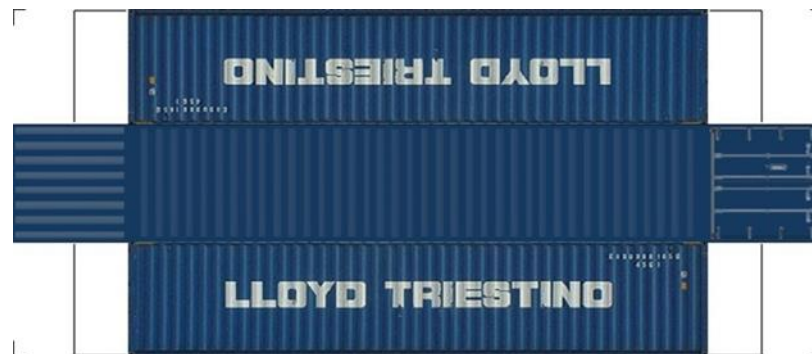

BUILD YOUR OWN (N SCALE) 40ft SHIPPING CONTAINERS

[Click to watch instructional video](#)

BUILD YOUR OWN (40ft SHIPPING CONTAINERS) N SCALE

Drawn By
www.krafttrains.com